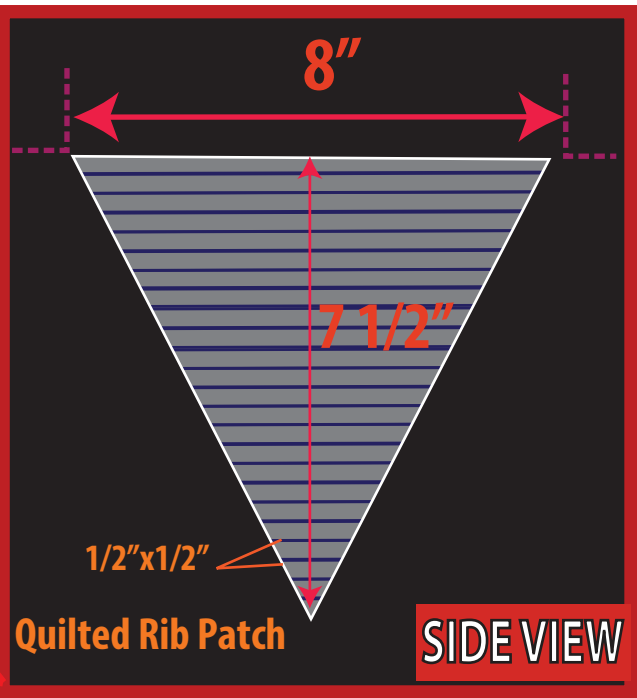

**Quilted Rib Patch**

1/4" SINGLE NEEDLE TOP STITCH

**Quilted Rib Patch**

**SIDE VIEW**

1/4" DOUBLE NEEDLE TOP STITCH

**GEL PRINT**

**PLS FOLLOW ACTUAL SIZE PRINT MOCKUP FOR PRINT PLACEMENT AND SCALE**

**HEATHER BLACK**

FABRIC	COLOR	RIBPATCH ON SLEEVES & RIBPATCH ON BACK	GEL PRINT	STITCH
<b>FRENCH TERRY</b>	HEATHER BLACK  THT/ R008	1/2"x1/2" Quilted Rib Patch	30% Lighter from Body	<b>DTM BODY</b>
<b>240 GSM</b>	HEATHER WHITE  THT/ R001		30% Darker from Body	
	HEATHER CHARCOAL  THT/ R006			
	HEATHER INK-BLUE  Surf The Web 19-3952 TPX			
	HEATHER BURGUNDY  Burgundy 19-1617 TPX			
	HEATHER GRAY  THC/T003			
	HEATHER PEA GREEN  Cactus 18-0130 TPX			