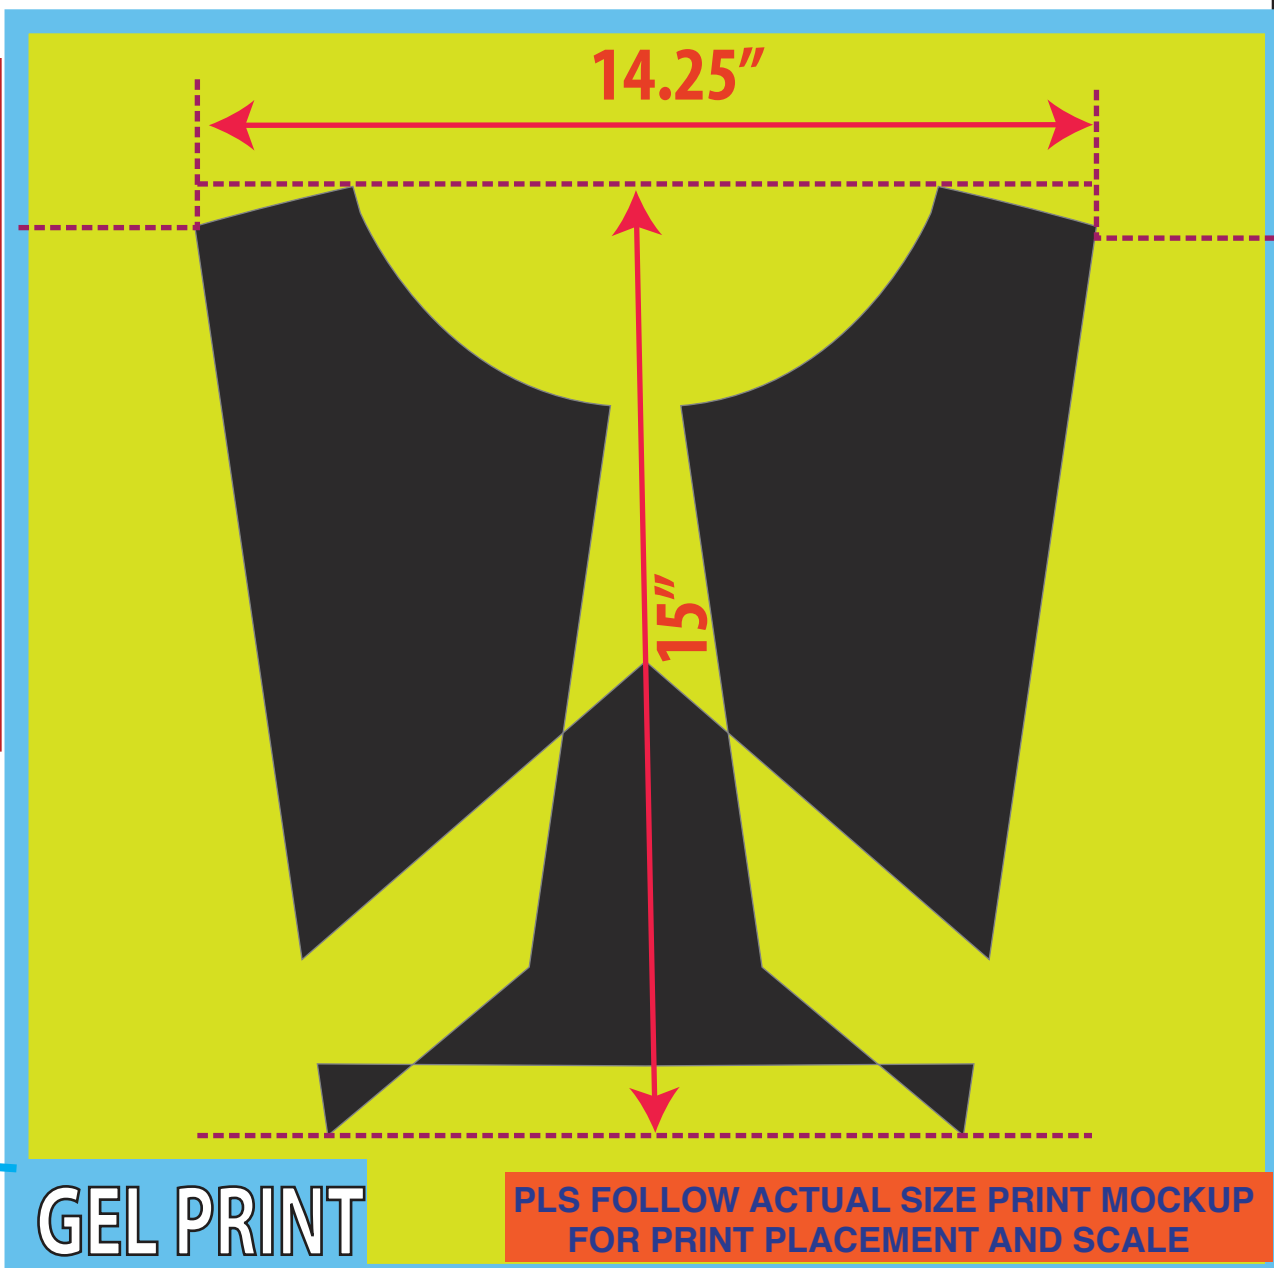

**Quilted Rib Patch**

1/4" SINGLE NEEDLE TOP STITCH

**Quilted Rib Patch**

**SIDE VIEW**

1/4" DOUBLE NEEDLE TOP STITCH

**GEL PRINT**

**PLS FOLLOW ACTUAL SIZE PRINT MOCKUP FOR PRINT PLACEMENT AND SCALE**

**HEATHER BLACK**

FABRIC	COLOR	RIBPATCH ON SLEEVES & RIBPATCH ON BACK	GEL PRINT	STITCH
<b>FRENCH TERRY</b>	HEATHER BLACK  THT/ R008	1/2"x1/2" Quilted Rib Patch	30% Lighter from Body	<b>DTM BODY</b>
<b>240 GSM</b>	HEATHER WHITE  THT/ R001		30% Darker from Body	
	HEATHER CHARCOAL  THT/ R006			
	HEATHER INK-BLUE  Surf The Web 19-3952 TPX			
	HEATHER BURGUNDY  Burgundy 19-1617 TPX			
	HEATHER GRAY  THC/T003			
	HEATHER PEA GREEN  Cactus 18-0130 TPX			